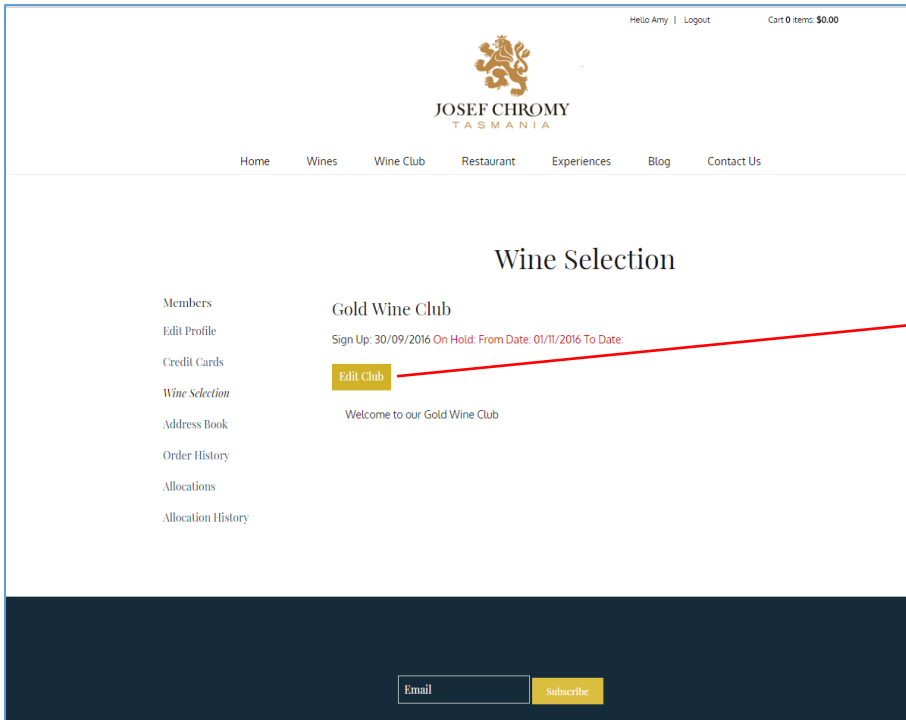

STEP BY STEP GUIDE TO CHANGE YOUR CLUB WINE SELECTION

Click on HELLO
(YOUR NAME)

To change your
selection, click on
WINE SELECTION

STEP BY STEP GUIDE TO CHANGE YOUR CLUB WINE SELECTION

Click on EDIT CLUB

Change your wine selection and SAVE