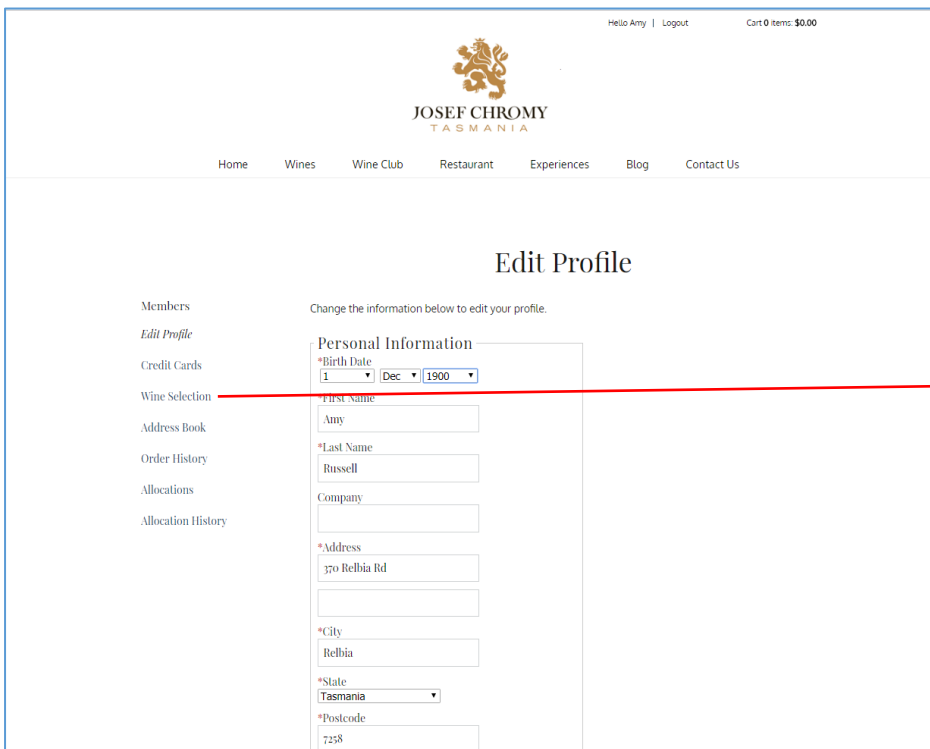

[Credit Cards](#)

[Wine Selection](#)

[Address Book](#)

[Order History](#)

[Allocations](#)

[Allocation History](#)

To protect your privacy, you will need to log in to access your Silver or Gold Wine Club membership information. If you are not a member you need to sign up for an account below.

Log In

Username or Email

Password

Remember Me

[Log In](#)

Forgot your username or password? [Click Here](#)

To sign up for an account [Click Here](#)

Log in using your username (your password, unless you have already changed this), and password Chromy123 (unless you have already changed it!)

STEP BY STEP GUIDE TO CHANGE YOUR CLUB WINE SELECTION

Click on HELLO
(YOUR NAME)

To change your
selection, click on
WINE SELECTION

STEP BY STEP GUIDE TO CHANGE YOUR CLUB WINE SELECTION

Click on EDIT CLUB

Change your wine selection and SAVE