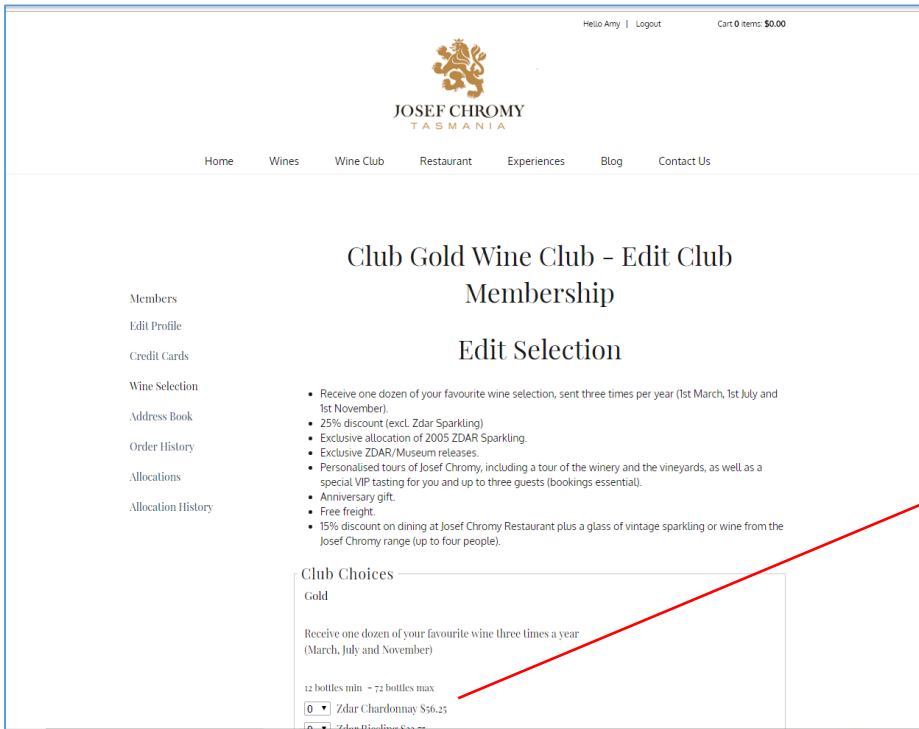

STEP BY STEP GUIDE TO CHANGE YOUR CLUB WINE SELECTION

Click on HELLO
(YOUR NAME)

To change your
selection, click on
WINE SELECTION

STEP BY STEP GUIDE TO CHANGE YOUR CLUB WINE SELECTION

Click on EDIT CLUB

Change your wine selection and SAVE