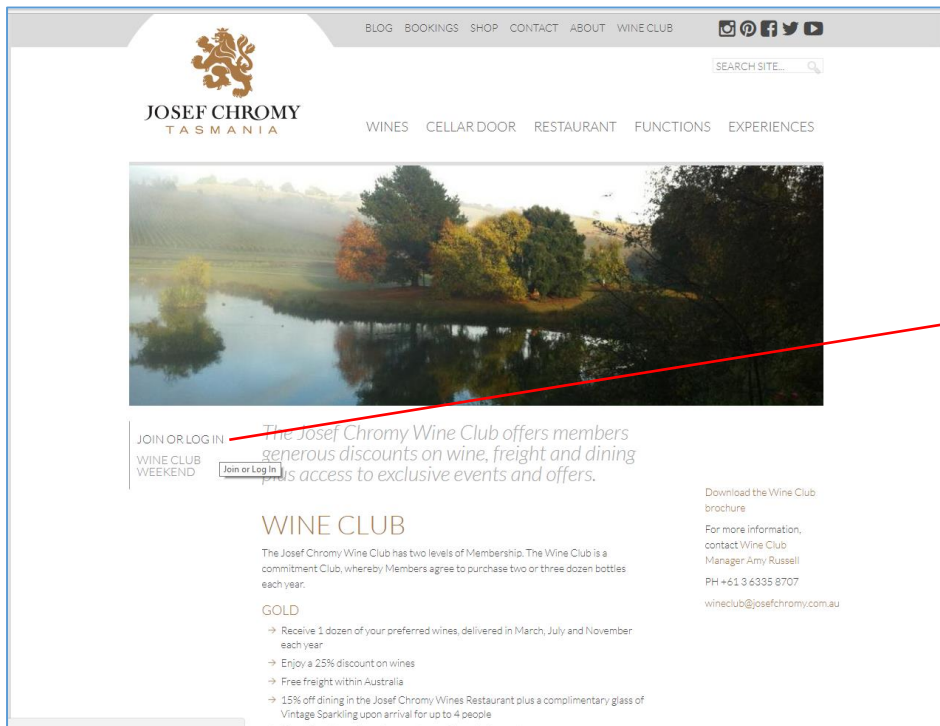

STEP BY STEP GUIDE TO CHANGE YOUR CLUB WINE SELECTION

Go to
www.josefchromy.com.au
Click on WINE CLUB

Click on JOIN OR LOG
IN

STEP BY STEP GUIDE TO CHANGE YOUR CLUB WINE SELECTION

Your Account | Log In | Cart 0 items: \$0.00