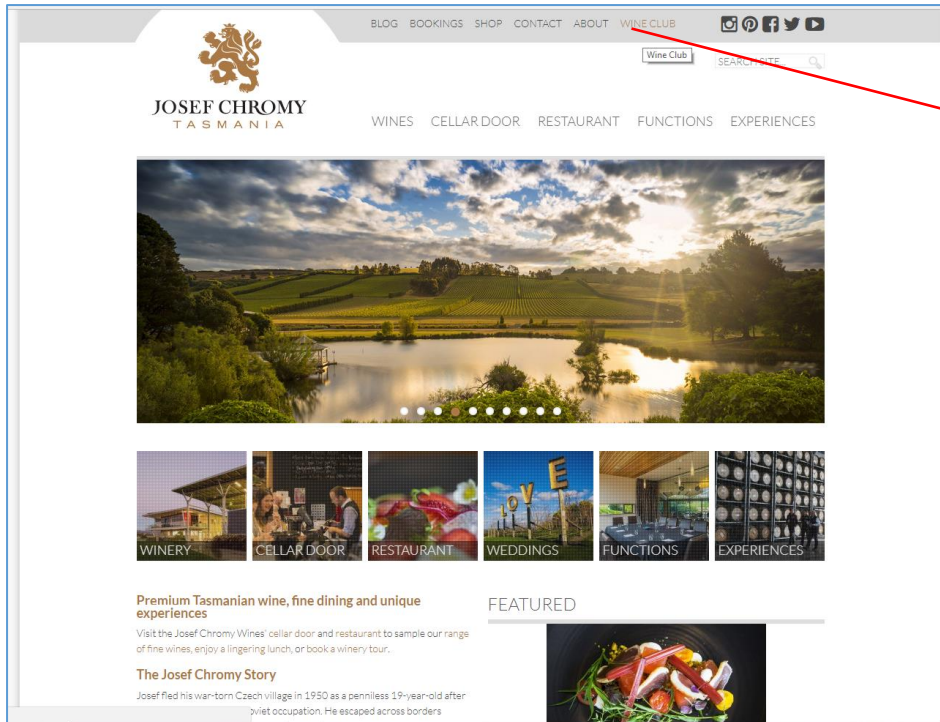

STEP BY STEP GUIDE TO CHANGE YOUR CLUB WINE SELECTION

Go to
www.josefchromy.com.au
Click on WINE CLUB

Click on JOIN OR LOG
IN

STEP BY STEP GUIDE TO CHANGE YOUR CLUB WINE SELECTION

Your Account | Log In | Cart 0 items: \$0.00